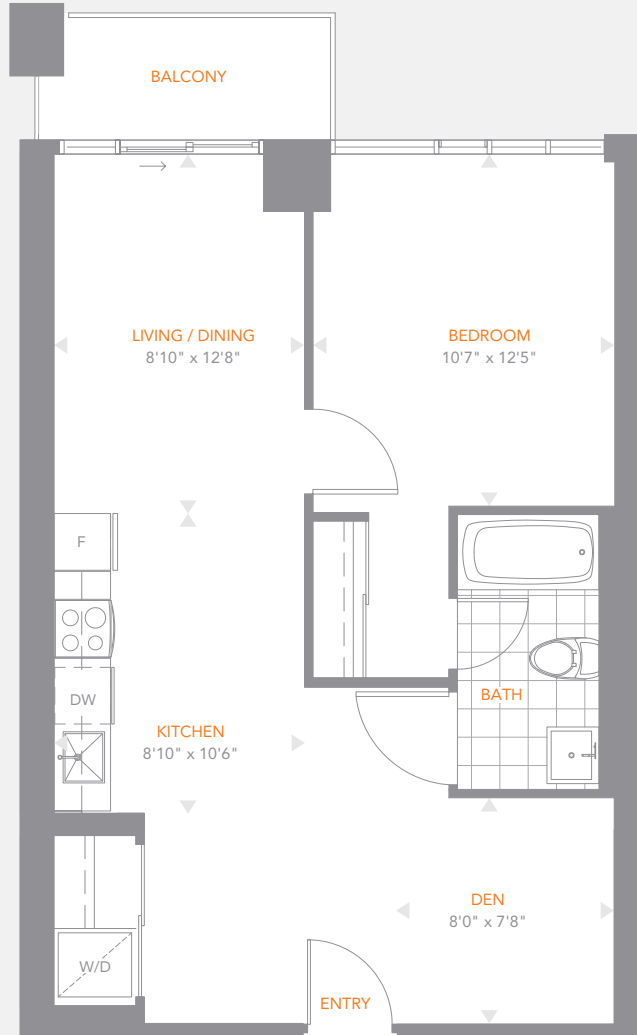

RESIDENCE 317,319,423

ONE BEDROOM + DEN (FLOORS 3-4)

708 TOTAL SQ. FT.

665 SQ. FT. + BALCONY (43 SQ. FT.)