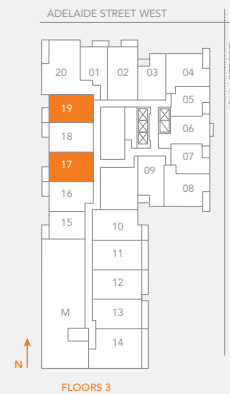

RESIDENCE 317,319,423

ONE BEDROOM + DEN (FLOORS 3-4)

708 TOTAL SQ. FT.

665 SQ. FT. + BALCONY (43 SQ. FT.)